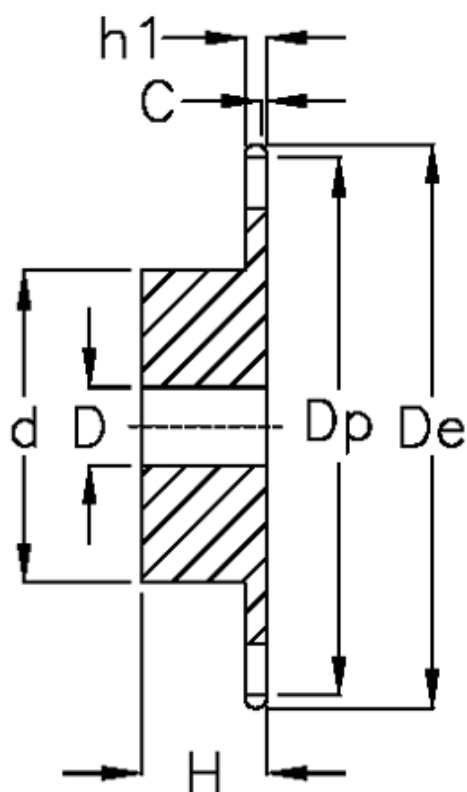

Article number: 616011005009

Description: Sprocket 08 B-1 Z=9 simplex
pre drilled

Measures

C = 1.3
d = 24
D = 10±0,5

De = 41
Dp = 37.13

For chain size = 1/2" x 5/16"

For chain type = 08 B-1

H = 25

h1 = 7.2

Number of teeth = 9